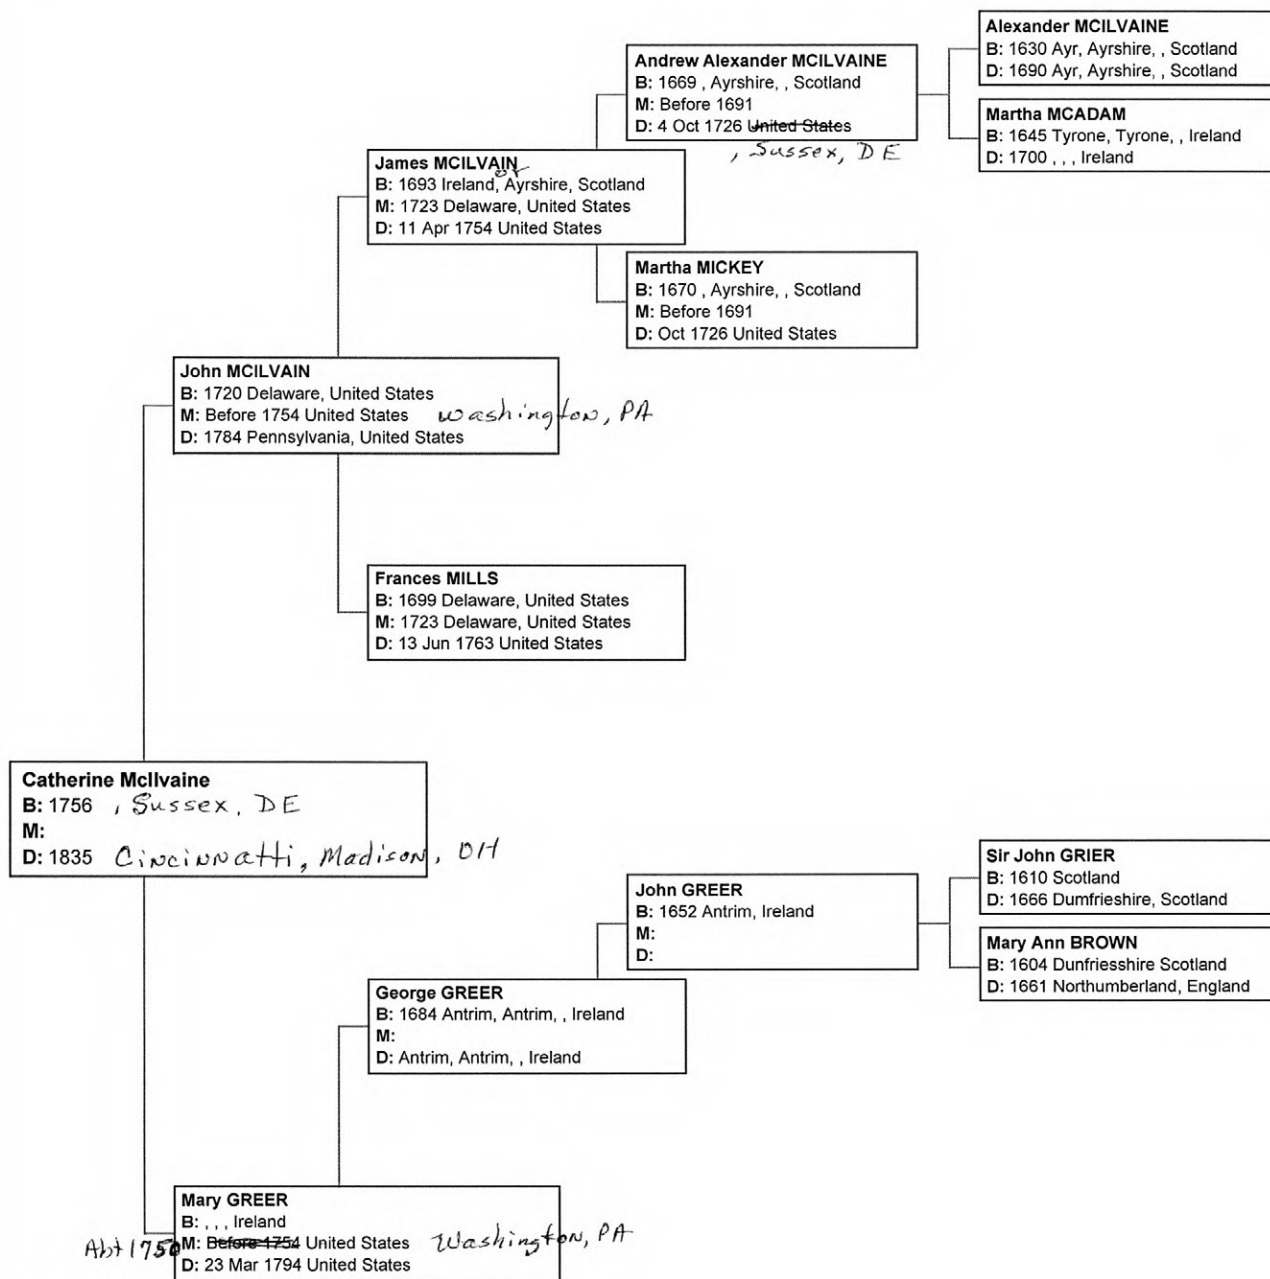

Ordway Family Tree

Sources: "The MCILVAINS, A Delaware Branch"
 By Andrew G. McIlvaine

Doc# 12a

- The McIlvaine's are well documented -

- Home
- Family Trees ▾
- Search ▾
- DNA ▾
- Collaborate ▾
- Learning Center ▾
- Publish
- Shop
- Hire An Expert

◀ **Blau Family Tree** Tree pages ▾ Owner: danielblau

find a person in this tree

Owner: danielblau

Family Group Sheet

Parents

 James McIlvain 1812 - 1794	 Frances Mills 1699 - 1763
--	---

Parents

 George GREER Unknown	 Unknown
-----------------------------	-------------