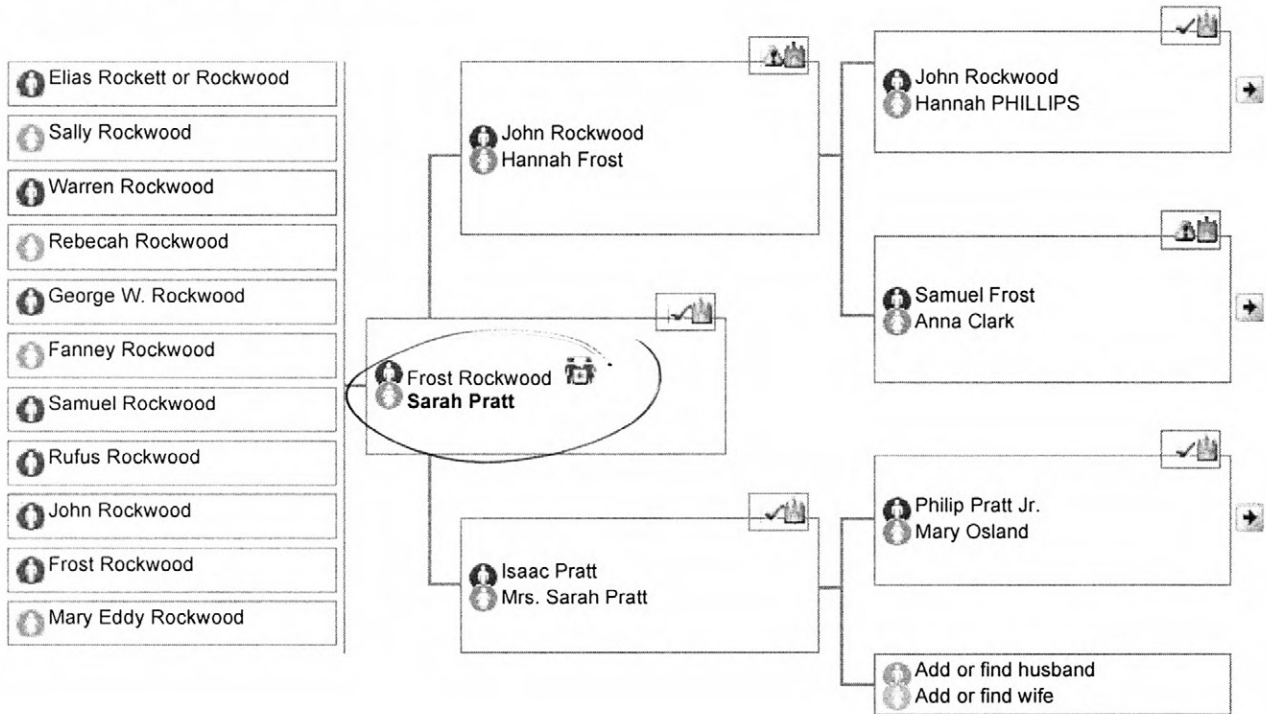

## Family Pedigree with Details

### Sarah Pratt (1759-1845)

Watch

Person identifier: 27GX-KKB

**Name:** Sarah Pratt

**Gender:** Female

**Birth:** 18 January 1759  
Hopkinton, Worcester, Mass.

**Christening:**

**Death:** 18 November 1845