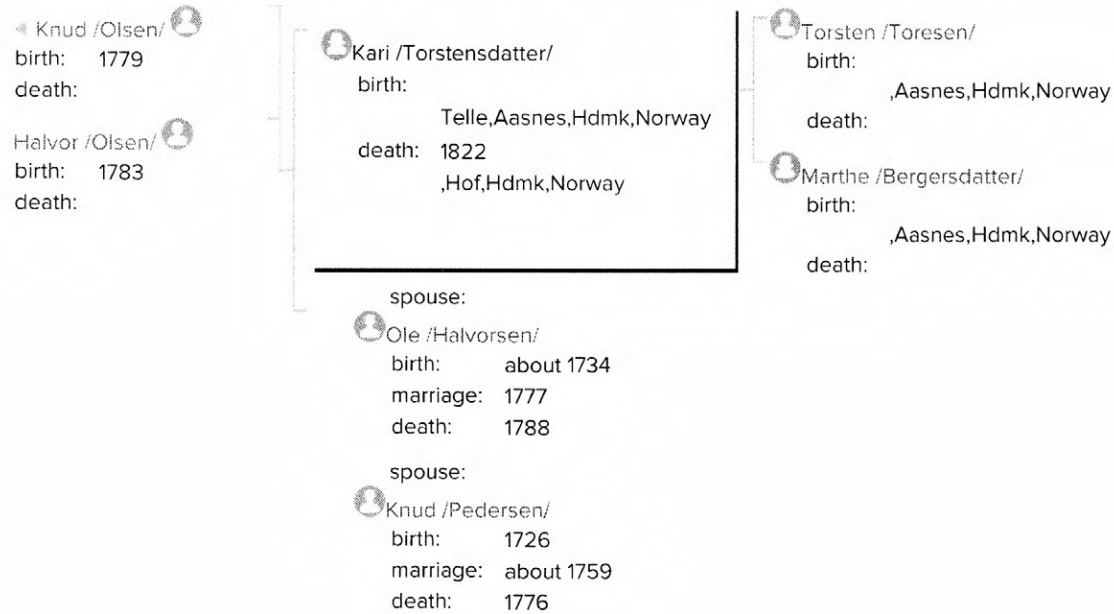

Kari /Torstensdatter/

- 1822

Additional Information for Kari /Torstensdatter/

Citing This Record

"Pedigree Resource File," database, *FamilySearch* (<https://familysearch.org/ark:/61903/2:2:S5ZB-2D4> : accessed 2014-12-15), entry for Kari /Torstensdatter/.

Submission

submission id: 2:2:2:MM33-TVD
contributor: date: 5/11/2011
per count: 112115