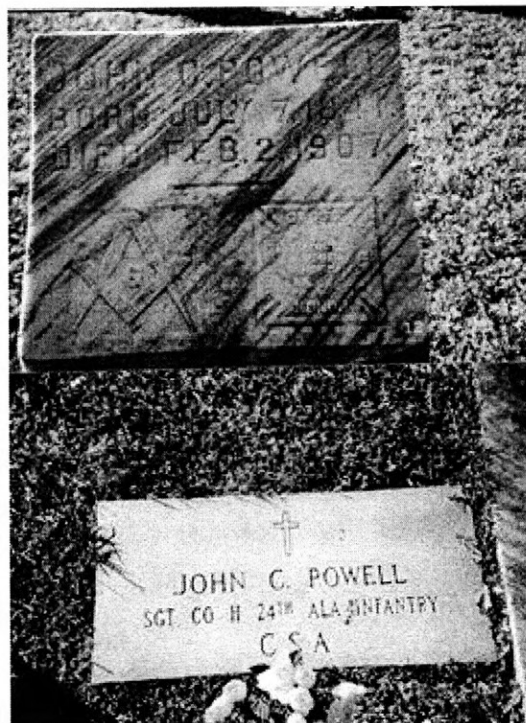

Tuscaloosa County

Alabama, USA

Created by: Greg & Jo Ann (Garner) C...

Record added: Jul 05, 2011

Find A Grave Memorial# 72907338

Added by: Greg & Jo Ann (Garner) Cadenbach

Added by: Greg & Jo Ann (Garner) Cadenbach