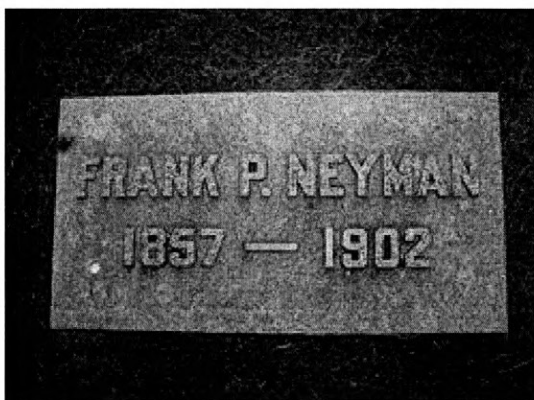

Added by: [89910340](#)

*Calculated relationship

Burial:

Pleasant Hill Cemetery

Pleasant Hill
Cass County
Missouri, USA

Plot: 9-645

GPS (lat/lon): [38.8045, -94.26866](#)

Created by: [Lela Parris Koch](#)

Record added: Aug 07, 2011

Find A Grave Memorial# 74535815