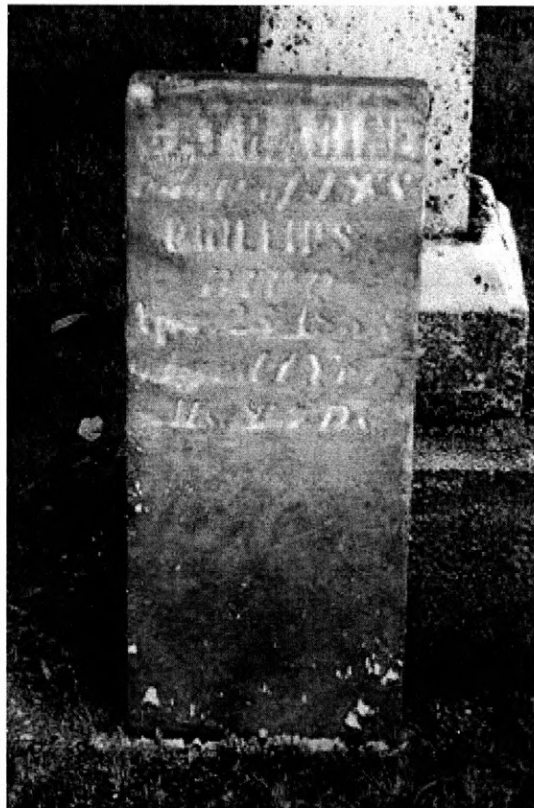

Burial:

Wheeler Cemetery

Kosciusko County

Indiana, USA

Created by: OPPSheryl

Record added: Feb 09, 2010

Find A Grave Memorial# 47856243

Added by: OPPSheryl