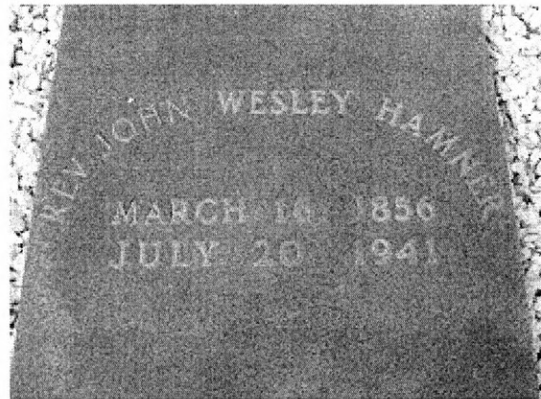

*Calculated relationship

Burial:

Mount Zion Cemetery
Smiths Station
Lee County
Alabama, USA

Created by: [gravqr1](#)

Record added: Nov 07, 2009

Find A Grave Memorial# 44028075

Added by: [gravqr1](#)

Added by: [gravqr1](#)