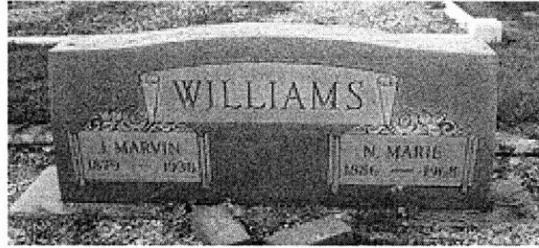

*Calculated relationship

Burial:

Wesley Chapel Perpetual Care Cemetery
Butler County
Alabama, USA

Created by: Melba

Record added: Jun 03, 2009

Find A Grave Memorial# 37872248

Added by: Melba

Cemetery Photo