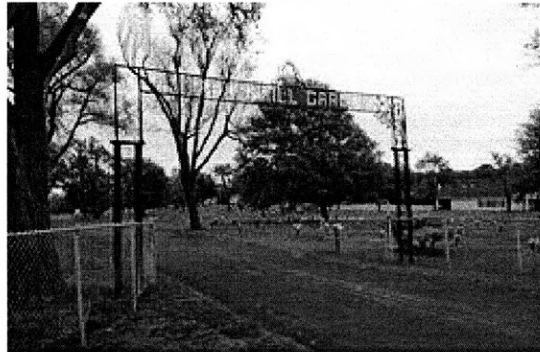

Spouse:

Wallace W Williams (1843 - 1920)

Sibling:

Ruth Alice *Carter* Williams (1855 - 1940)
William G. Carter (1863 - 1895)*

*[Calculated relationship](#)

Burial:

[Maple Hill Cemetery](#)
Kansas City
Wyandotte County
Kansas, USA