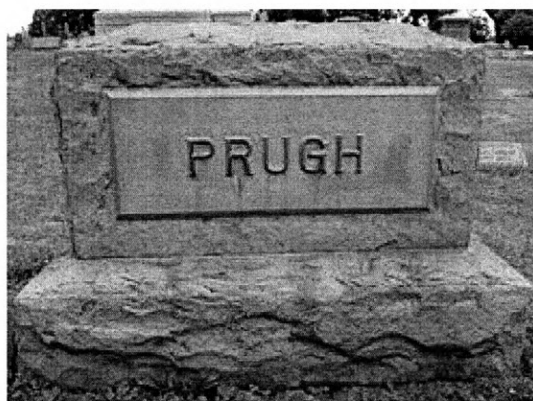

Added by: [Anne](#)