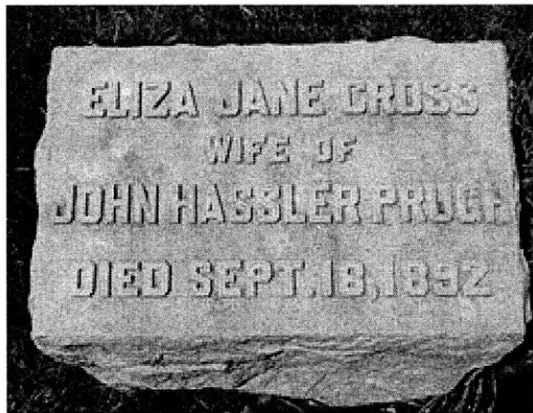

Eliza Jane "Jennie" Cross Prugh

Birth: 1856
Germantown
Montgomery County
Ohio, USA
Death: Sep. 18, 1892
Pittsburgh
Allegheny County
Pennsylvania, USA

Family links:

Parents:

Joshua H Cross (1828 - 1891)
Julia A Coblentz Cross (1830 - 1910)

Spouse:

John Hassler Prugh (1855 - 1915)

Children:

Charlotte Amelia Prugh Griffith (1884 - 1926)*
Robert Cross Prugh (1886 - 1896)*
Juletta Prugh Marshall (1888 - 1959)*
John Hassler Prugh (1890 - 1938)*

*Calculated relationship

Note: , Burial Date 1892, Ref: Cemetery
Records

Burial:

Homewood Cemetery

Pittsburgh

Allegheny County

Pennsylvania, USA

Plot: Section: 14 Lot: B26 Grave: 4

Created by: Graves

Record added: May 30, 2012

Find A Grave Memorial# 91026310

Added by: Anne