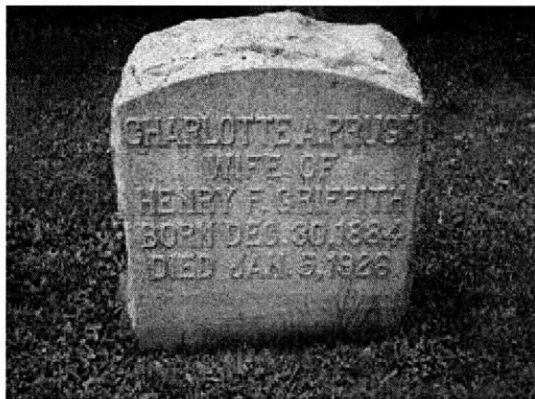

Charlotte Amelia Prugh Griffith

Birth: Dec. 30, 1884
Death: Jan. 5, 1926

Family links:

Parents:

John Hassler Prugh (1855 - 1915)
Eliza Jane Cross Prugh (1856 - 1892)

Spouse:

Henry Foster Griffith (1883 - 1936)*

Siblings:

Charlotte Amelia Prugh Griffith (1884 - 1926)
Robert Cross Prugh (1886 - 1896)*
Juletta Prugh Marshall (1888 - 1959)*
John Hassler Prugh (1890 - 1938)*

*Calculated relationship

Burial:

Mercer Citizens Cemetery
Mercer
Mercer County
Pennsylvania, USA

Created by: Victoria Cripps-Sauer
Record added: Jul 14, 2013
Find A Grave Memorial# 113780396

Added by: Victoria Cripps-Sauer