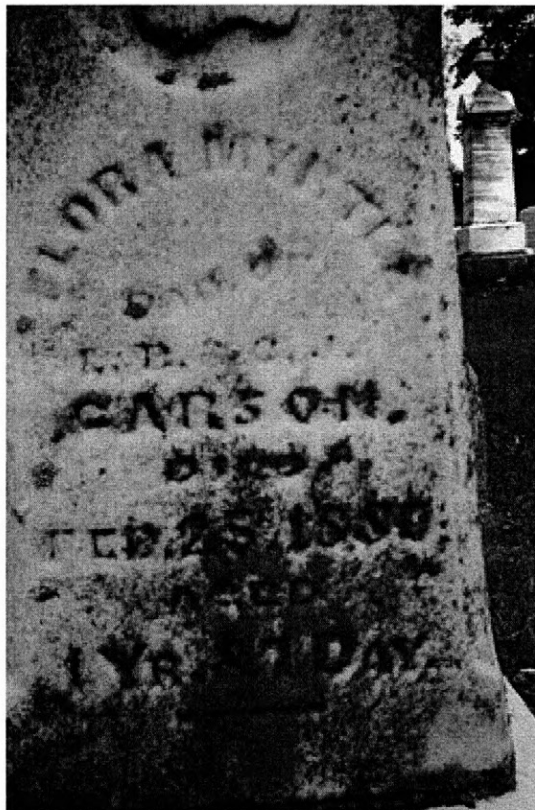

Flora Myrtle Carson

Birth: Feb. 18, 1879

Death: Feb. 25, 1880

Family links:

Parents:

Liberty B. Carson (1836 - 1914)

Clara J. Prugh Carson (1843 - 1925)

Sibling:

John E Carson (1867 - 1965)*

Flora Myrtle Carson (1879 - 1880)

*Calculated relationship

Inscription:

Daughter of Liberty and Clara

Note: age 1y 7d

Burial:

Forest Hill Cemetery

Piqua

Miami County

Ohio, USA

Plot: 7-65

Added by: Pam Estes HOLETON

Record added: Sep 20, 2007

Find A Grave Memorial# 21676229

Added by: Pam Estes HOLETON