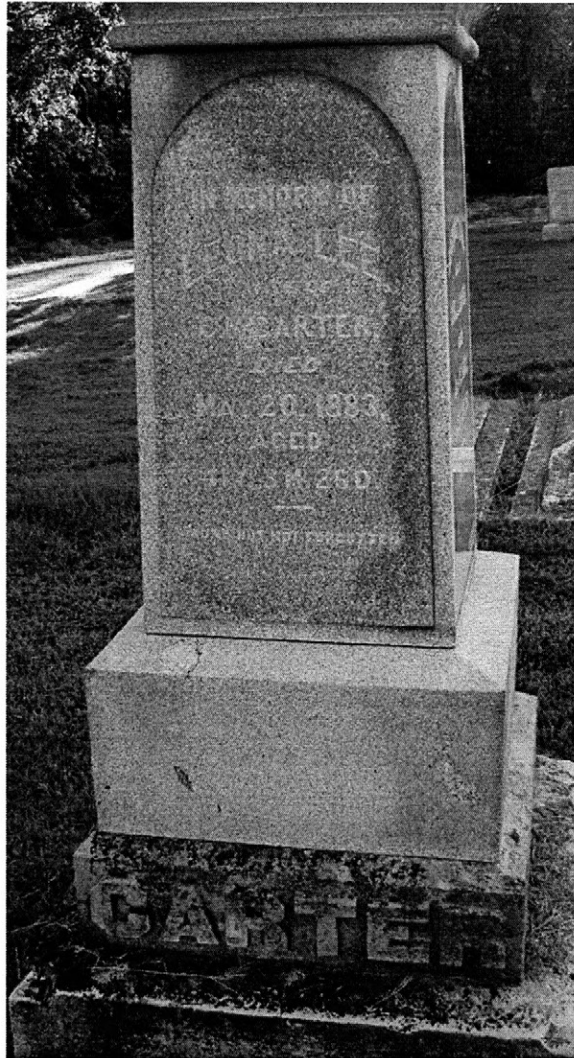

Leona Lee Carter

Birth: unknown
Death: May 20, 1883

Family links:

Parents:

David S Lee (1816 - 1888)

Spouse:

Charles M Carter (____ - 1885)

Burial:

Oak Hill Cemetery

Riley

Vigo County

Indiana, USA

Maintained by: Wabash Valley Genealogy ...

Originally Created by: recordagrave.com

Record added: Jan 13, 2011

Find A Grave Memorial# 64159256

Added by: recordagrave.com