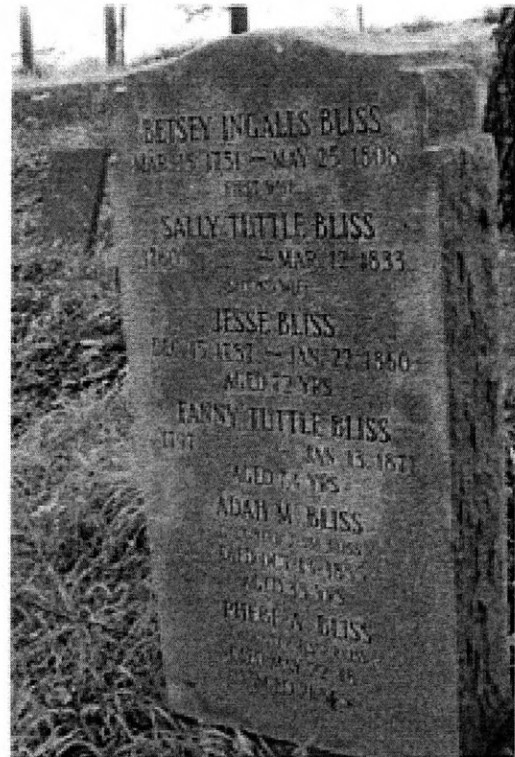

Fanny Tuttle Bliss

Birth: 1797
Massachusetts, USA
Death: Jan. 13, 1871
Hartwick
Otsego County
New York, USA

Parents are Abraham Tuttle and Sarah Ann
"Sally" Pratt.

Family links:

Spouse:

Jesse Bliss (1787 - 1860)*

Children:

Sarah Ann *Bliss* Bliss (1811 - 1835)*

Rensselaer Bliss (1817 - ____)*

Rensselaer A. Bliss (1817 - ____)*

Norman Ingles Bliss (1818 - 1882)*

Phebe A Bliss (1819 - 1843)*

Adah M Bliss (1822 - 1855)*

Harriet *Bliss* Jarvis (1826 - 1904)*

Edgar Eleazer Bliss (1830 - 1891)*

Mary Bliss (1832 - 1833)*

William D Bliss (1835 - 1875)*

Sanford T Bliss (1839 - 1897)*

*Calculated relationship

Inscription:

aged 74 yrs; wife of Jesse Bliss

Burial:

Field Cemetery

Hartwick

Otsego County

New York, USA

Edit Virtual Cemetery info [2]

Maintained by: Love My Ancestors

Originally Created by: Marty in Goshen NY

Record added: Jan 31, 2009

Find A Grave Memorial# 33403486

Added by: Marty in Goshen NY

- Connie (Cross) Krueger

Added: Jan. 23, 2016

For my sweet 3rd great
grandmother

- Love My Ancestors

Added: Jan. 2, 2013

- Shari

Added: Apr. 12, 2010