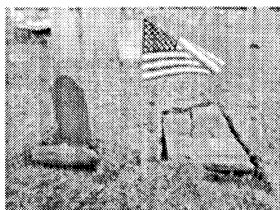

Photo added by Nathan Foulds

Added by Nathan Foulds

Added by Nathan Foulds

Susanna *Hover* Johnson

BIRTH 14 Mar 1742
 Shawnee on Delaware, Monroe County, Pennsylvania, USA

DEATH 30 Nov 1791 (aged 49)
 Newton, Sussex County, New Jersey, USA