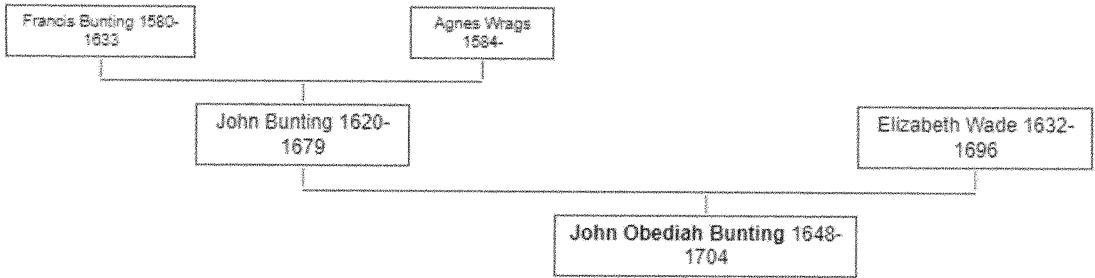

Family Tree Preview

[> Ancestry Chart](#) [> Descendants](#)

#473