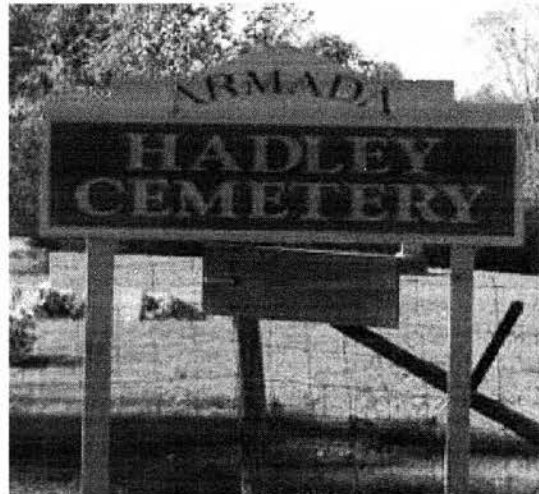

# Andrew Ward

Memorial

Photos

Flowers

Share

Edit

[Learn about removing the ads from this memorial...](#)

Birth: Feb. 19, 1801  
Vershire  
Orange County  
Vermont, USA  
Death: Nov. 22, 1891  
Armada  
Macomb County  
Michigan, USA

Added by: [Marquerite](#)

Name: Andrew Ward  
Birth Date: abt 1801  
Birth Place: Vermont  
Death Date: 22 Nov 1891  
Death Place: Armada, Macomb, Michigan  
Death Age: 90  
Occupation: Farmer  
Race: White  
Marital Status: Widowed  
Gender: Male  
Father Name: Shadrach Ward