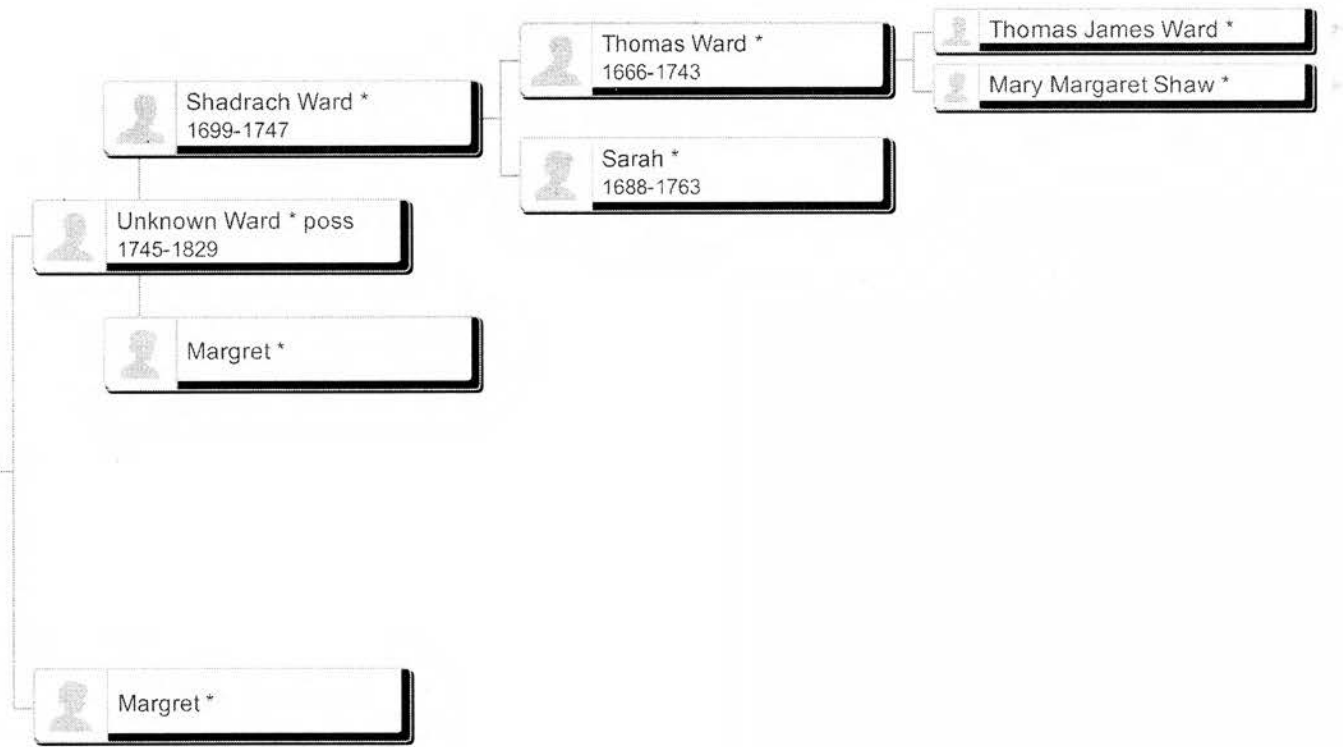

Graves Family Tree

Tree pages

Owner: Tellyer2

find a person in this tree

Owner: Tellyer2

Pedigree Family

Shadrach Ward  
1771-1829

Spouse & Children

- F Ranel Runnels
- Thomas P Ward \*
- Polly Ward
- Fanny Ward
- Nancy Ward

Siblings

45