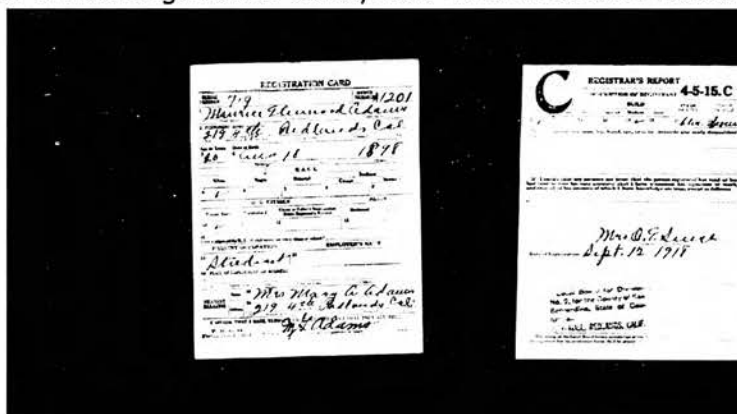

World War I Draft Registration Cards, 1917-1918 record for Maurice

Record Index

Name: Maurice Glenwood Adams
County: San Bernardino
State: California
Birth Date: 18 Aug 1898
Race: White
FHL Roll Number: 1543513
Draft Board: 2

Source Information

Record URL: <http://search.ancestry.com/cgi-bin/ssse.dll?h=29639871&db=WW1draft&indiv=try>

Source Citation: Registration Location: San Bernardino County, California; Roll: 1543513; Draft Board: 2.

Source Information: Ancestry.com. *World War I Draft Registration Cards, 1917-1918* [database on-line]. Provo, UT, USA: Ancestry.com Operations Inc, 2005.

ancestry.com

Adams, Maurice (1898)