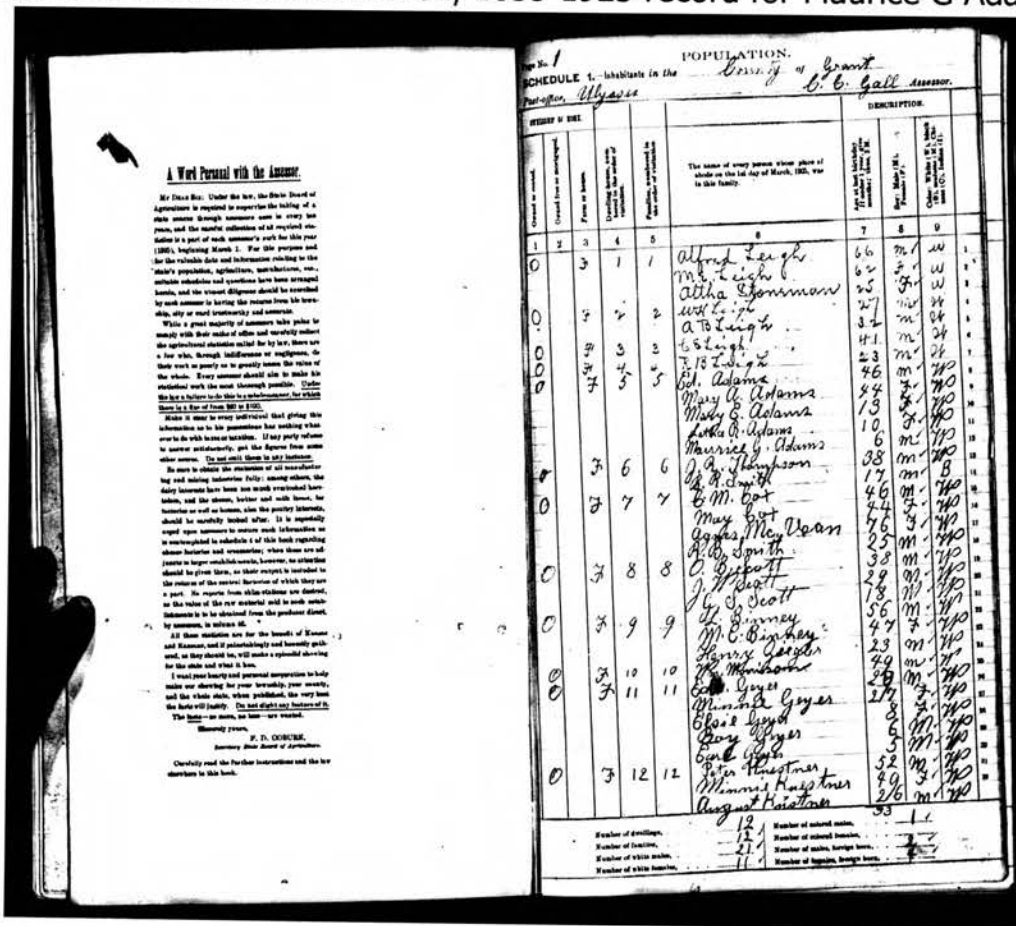

Kansas State Census Collection, 1855-1925 record for Maurice G Adams

Record Index

Name: Maurice G Adams
Census Date: 1 Mar 1905
Residence County: Grant
Residence state: Kansas
Locality: Sherman
Birth Location: Kansas
Family Number: 5
Gender: Male
Estimated Birth Year: abt 1899
Race: White
Line: 12
Roll: ks1905_58

Source Information

Record URL: <http://search.ancestry.com/cgi-bin/sse.dll?h=2063375&db=KSstatecen&indiv=try>

Source Information: Ancestry.com.. *Kansas State Census Collection, 1855-1925* [database on-line]. Provo, UT, USA: Ancestry.com Operations Inc, 2009.

Original data:

- 1855 *Kansas Territory Census*. Microfilm reel K-1. Kansas State Historical Society.
- 1856, 1857, and 1858 *Kansas Territory Censuses*. Microfilm reel K-1. Kansas State Historical Society.
- 1859 *Kansas Territory Census*. Microfilm reel K-1. Kansas State Historical Society.
- 1865 *Kansas State Census*. Microfilm reels K-1 - K-8. Kansas State Historical Society.
- 1875 *Kansas State Census*. Microfilm reels K-1 - K-20. Kansas State Historical Society.
- 1885 *Kansas State Census*. Microfilm reels K-1 - K-146. Kansas State Historical Society.
- 1895 *Kansas State Census*. Microfilm reels K-1 - K-169. Kansas State Historical Society.
- 1905 *Kansas State Census*. Microfilm reels K-1 - K-181. Kansas State Historical Society.
- 1915 *Kansas State Census*. Microfilm reels K-1 - K-271. Kansas State Historical Society.
- 1925 *Kansas State Census*. Microfilm reels K-1 - K-177. Kansas State Historical Society.