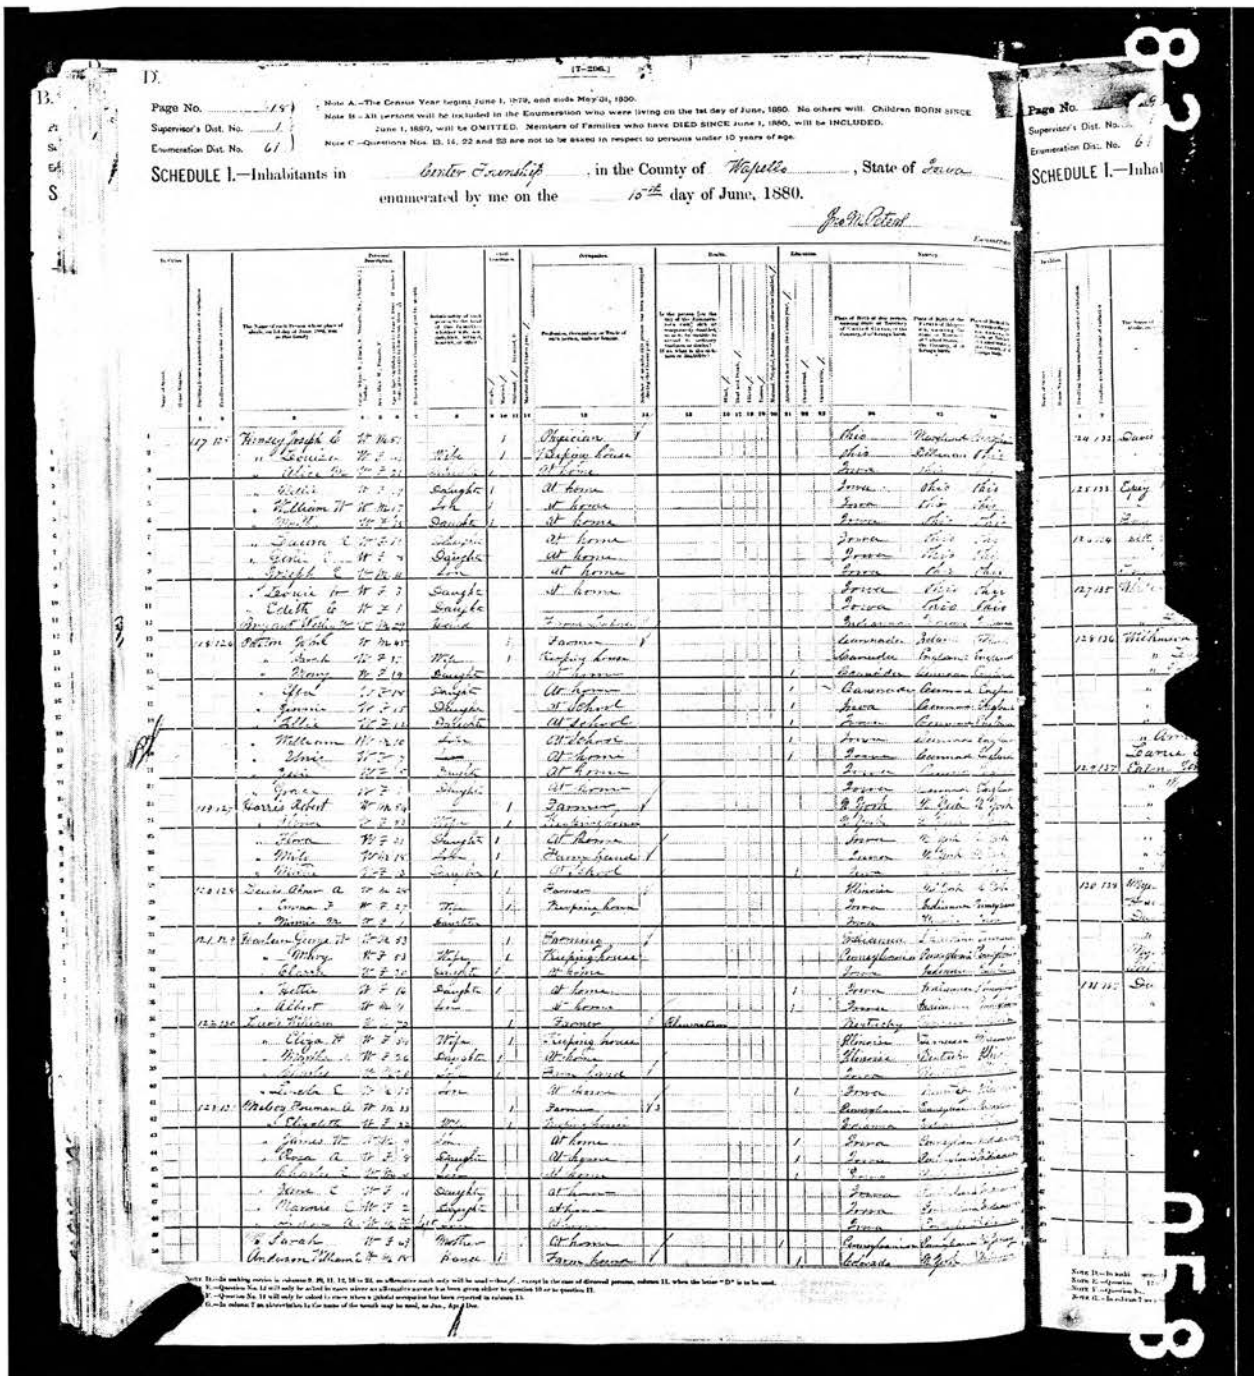

1880 United States Federal Census record for John Patton

1880

Record Index

Source Information

Name: John Patton
Home in 1880: Center, Wapello, Iowa
Age: 45
Estimated Birth Year: abt 1835
Birthplace: Canada
Relation to Head of Household: Self (Head)
Spouse's Name: Sarah Patton
Father's birthplace: Ireland
Mother's birthplace: Scotland
Occupation: Farmer
Marital Status: Married

Record URL: <http://search.ancestry.com/cgi-bin/sse.dll?h=47916454&db=1880usfedcen&indiv=try>

Source Citation: Year: 1880;
 Census Place: Center, Wapello, Iowa; Roll: 367;
 Family History Film: 1254367; Page: 85D;
 Enumeration District: 61; Image: 0582.

Source Information:

Ancestry.com and The Church of Jesus Christ of Latter-day Saints. 1880 United States Federal Census [database on-line]. Provo, UT, USA:

75a

Race: White
Gender: Male

Ancestry.com Operations Inc, 2010. 1880 U.S. Census Index provided by The Church of Jesus Christ of Latter-day Saints © Copyright 1999 Intellectual Reserve, Inc. All rights reserved. All use is subject to the limited use license and other terms and conditions applicable to this site.