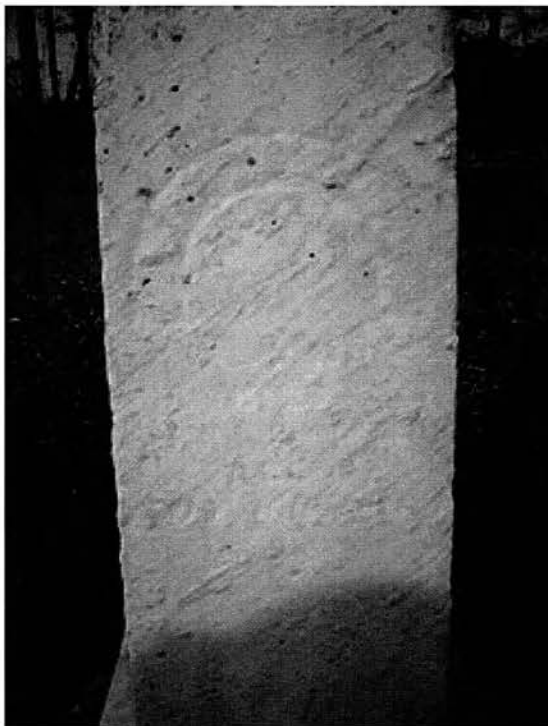

Originally Created by: Becky Jacobs

Record added: Nov 10, 2010

Find A Grave Memorial# 61408840

Added by: Rebecca Johnson Oldham

Doc# [7a]

Elizabeth *Simpson* Kirts

Memorial

Photos