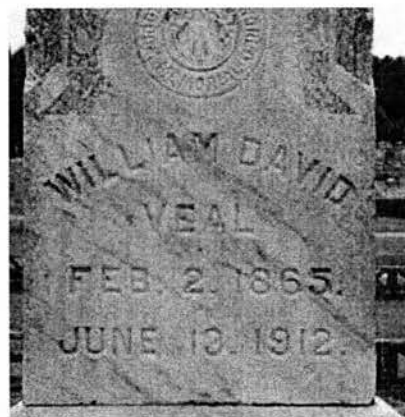

Added by: [Grafton Asher](#)

Search Historical Newspapers

Newspapers.com

First Name

Last Name

Search now

Add a photo for this person Request A Photo

Photos may be scaled. Click on image for full size.

Leave flowers and a note

Advertisement