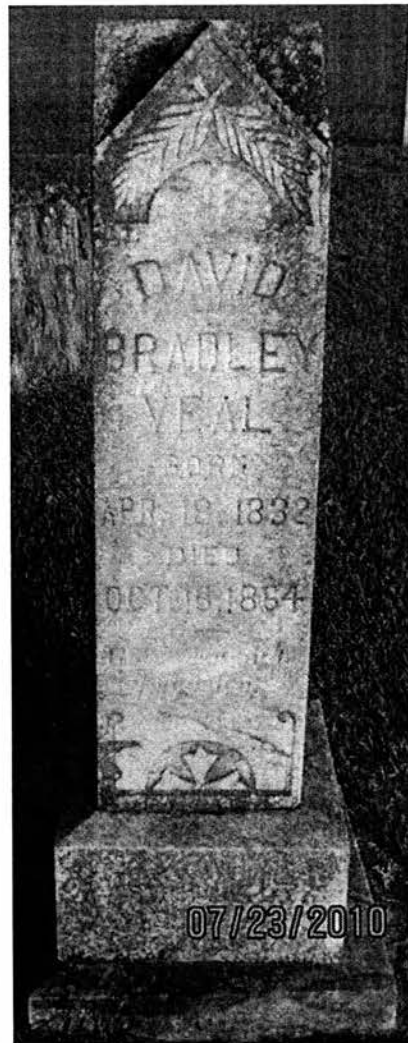

Added by: [Rick & Kat](#)

Add a photo
for this person

Request
A Photo

Photos may be scaled.
Click on image for full size.

Leave flowers
and a note

Advertisement