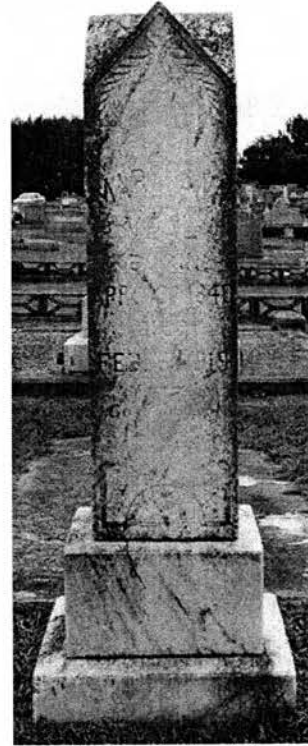

[Ramah Primitive Baptist Church Cemetery](#)

Troy

Pike County

Alabama, USA

Created by: [Joe W Tippit Sr](#)

Record added: Aug 21, 2010

Find A Grave Memorial# 57452755

Added by: [Grafton Asher](#)