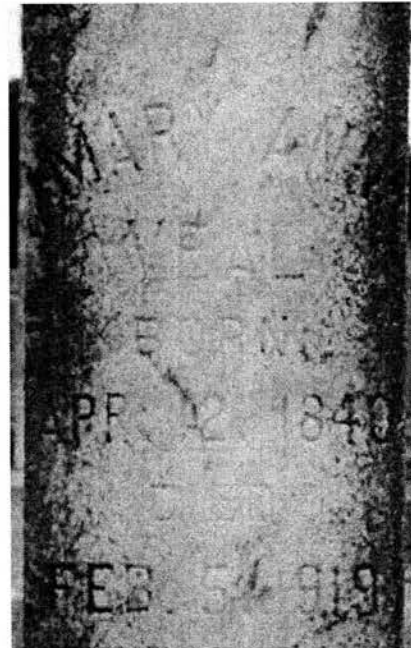

[Ramah Primitive Baptist Church Cemetery](#)

Troy

Pike County

Alabama, USA

Created by: [Joe W Tippit Sr](#)

Record added: Aug 21, 2010

Find A Grave Memorial# 57452755

Added by: [Grafton Asher](#)