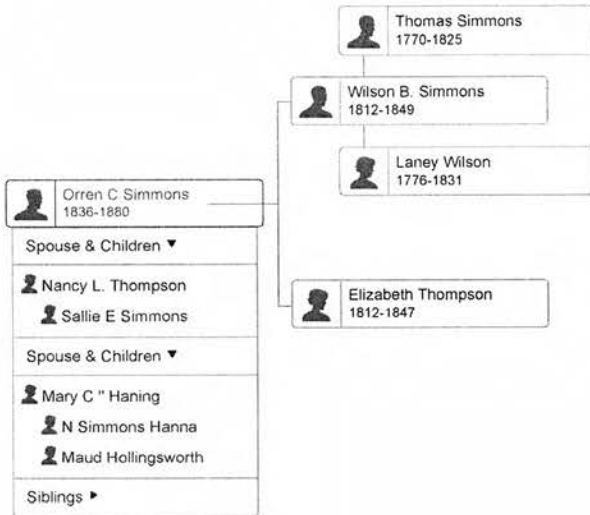

Cripps Tree Tree pages Owner: fiery_seraph

find a person in this tree

Owner: fiery_seraph

Pedigree Family

4

< Warner sisters Tree pages Owner: A_Schirman

find a person in this tree

Owner: A_Schirman

+ Save this person to your tree
Comment on this

Orren C Simmons

Birth 29 Jan 1836 in De Soto Parish, Louisiana, USA
Death 1880

View his family tree View family members Print More options More

Overview Facts and Sources Media Gallery Comments Member Connect

Media Gallery

No photos, stories, audio or video have been added yet.

Timeline

1836	Birth	3 Sources
29 Jan	De Soto Parish, Louisiana, USA	
1850	Residence	1 Source
Age: 14	Newton, Texas	
	Age: 12	
1856	Marriage to Nancy L. Thompson	1 Source
17 Dec	De Soto, Louisiana, USA	
Age: 20		
1860	Residence	1 Source
Age: 24	De Soto, Louisiana, United States	
	Age: 20	
1873	Marriage to Mary Caroline "Mollie" Haning	
12 Oct	Grayson County, Texas, USA	
Age: 37		
1880	Death	
Age: 44		