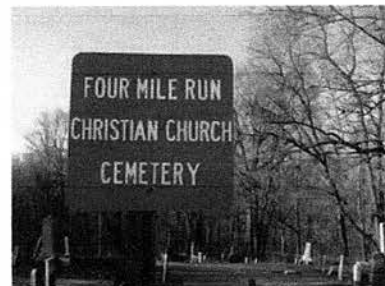

Cemetery Photo
Added by: [Kelly Marshall](#)

Photos may be scaled. Click on image for full size.

Rest in peace 5th great grandmother.
- [C Vokoun](#)
Added: Apr. 9, 2012

Advertisement