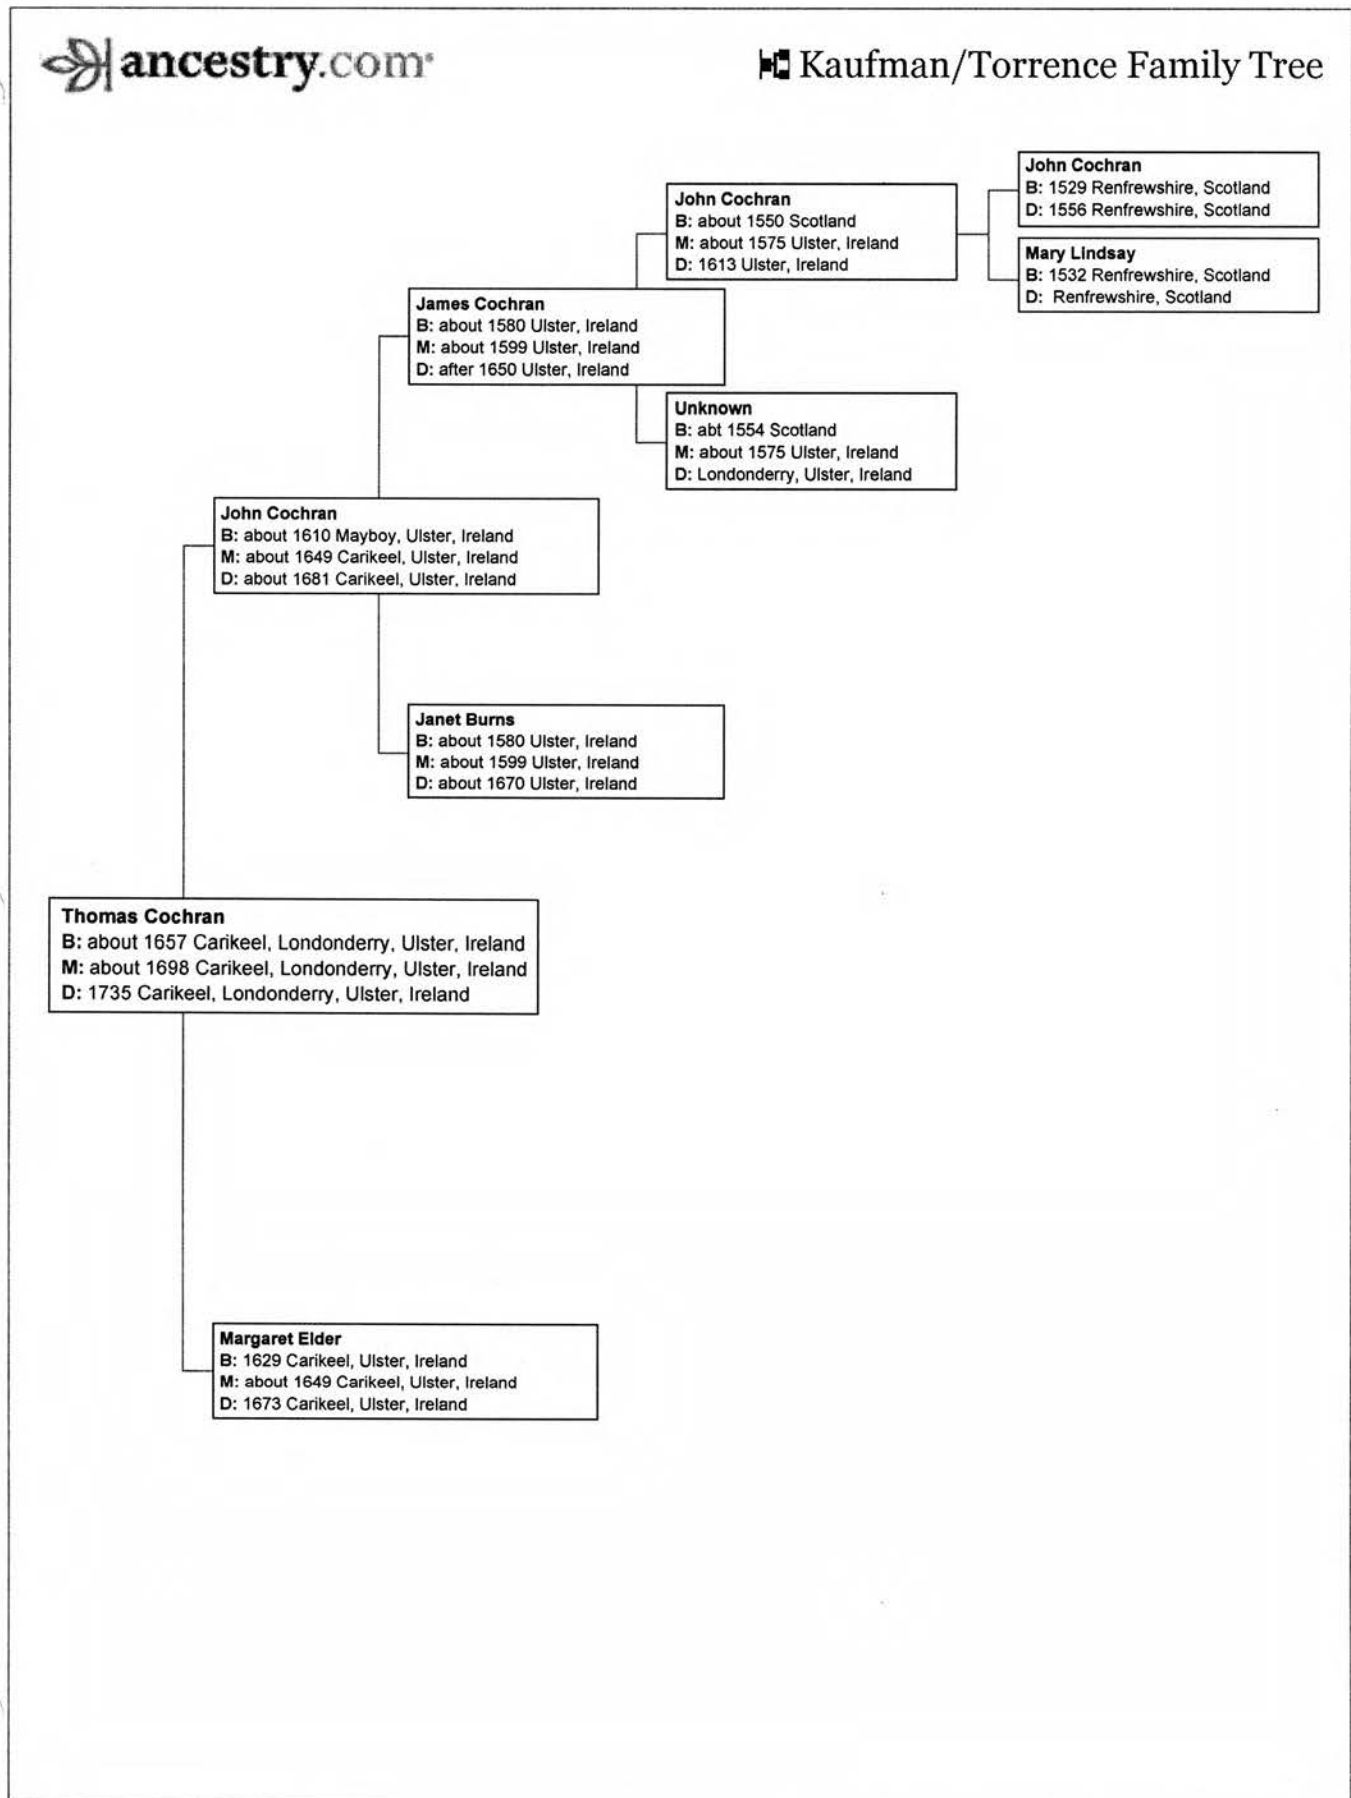

Kaufman/Torrence Family Tree