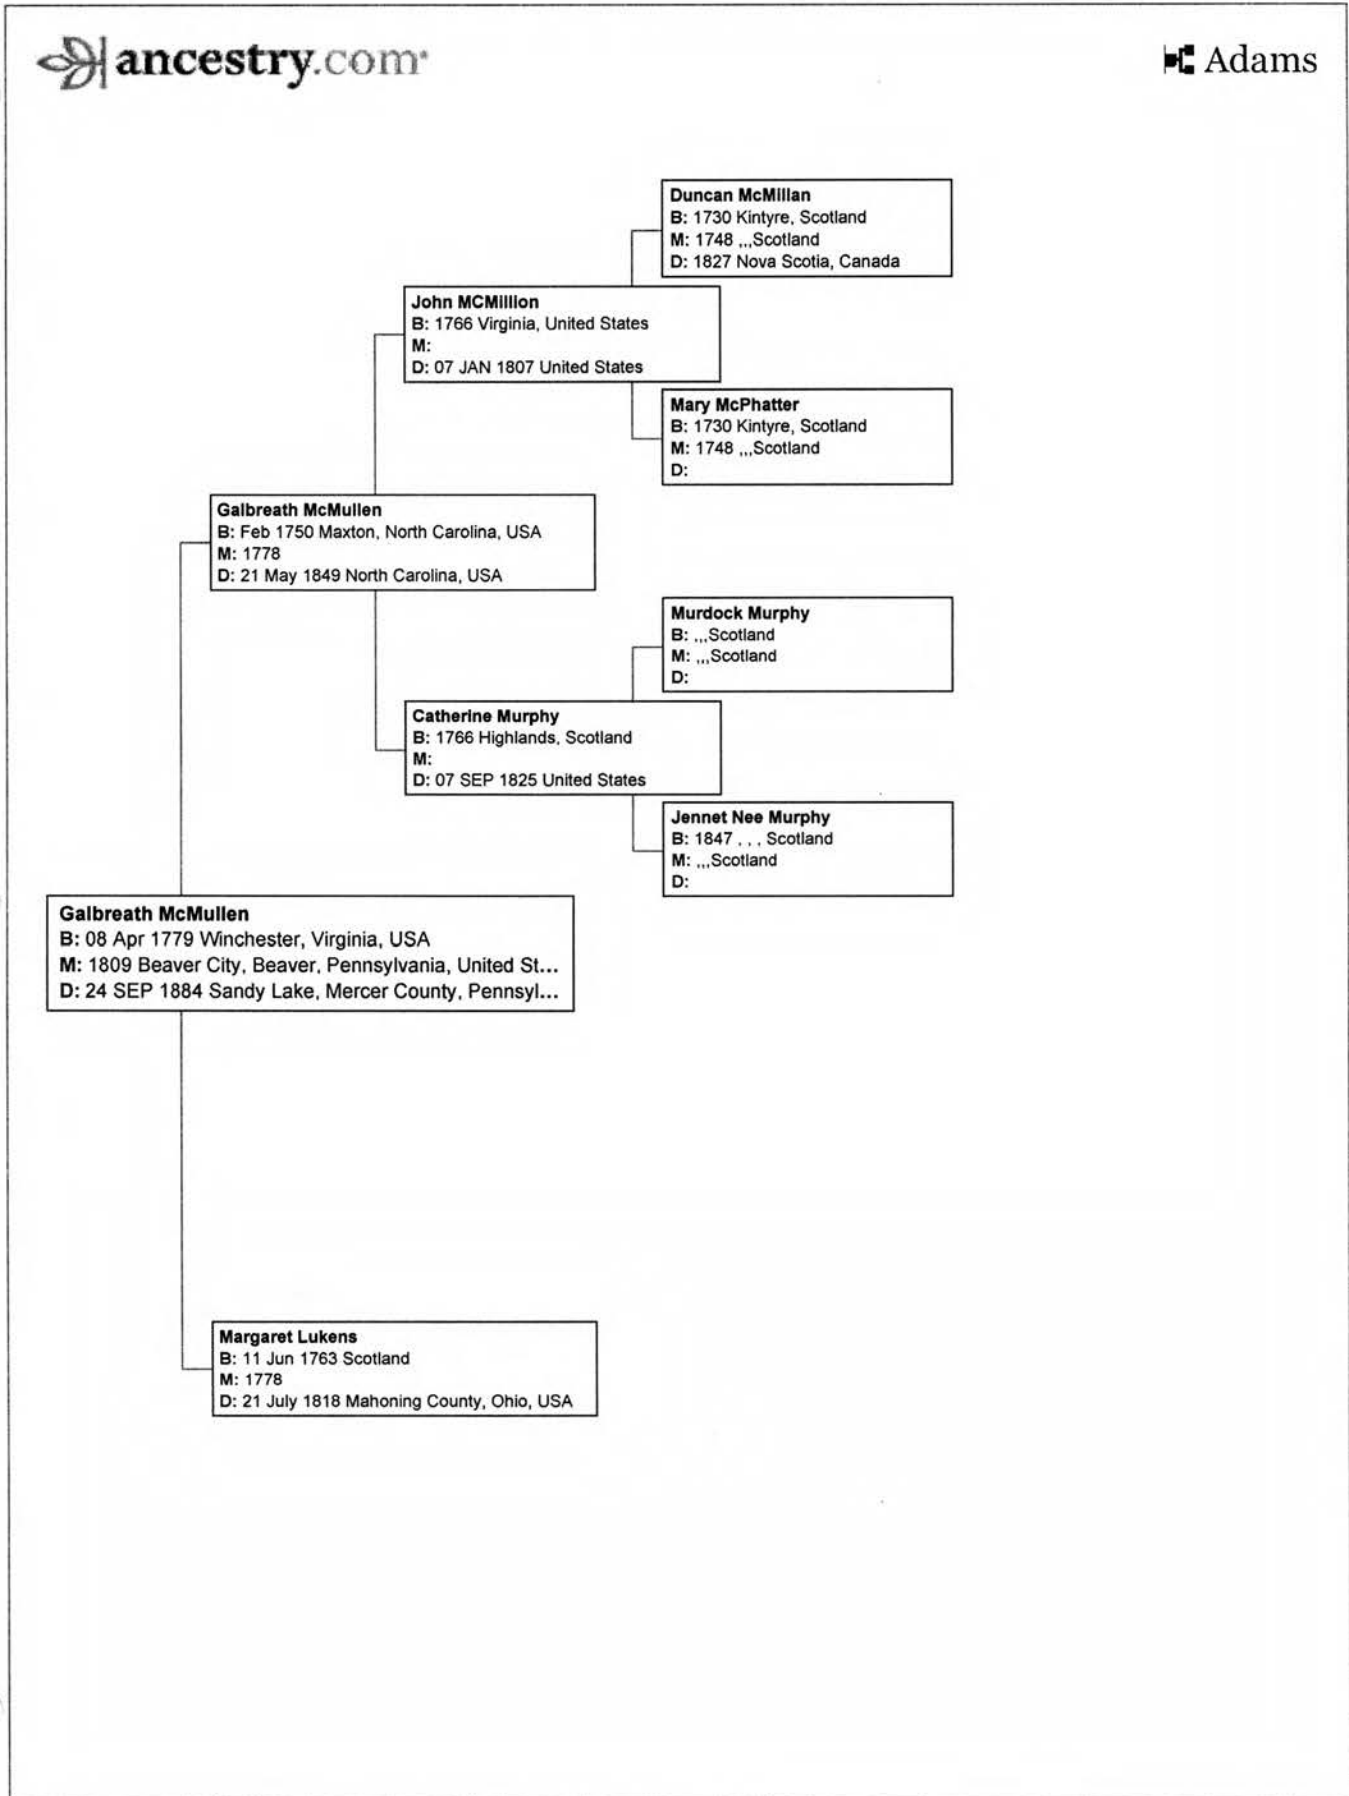

Adams

John Cochran
B: 1754 Pennsylvania, United States
M:
D: 24 Aug 1830 United States

Sarah Cochran
B: 1783 Mercer, Mercer, Pennsylvania, United States
M: 1808 Mercer, Pennsylvania, United States
D: 27 Aug 1857 Springfield, Mercer, PA

Sarah Jane Mitchell
B: 1777 Pennsylvania, United States
M: 1857
D: 27 Aug 1857

Adams

William Angel
B:
M:
D:

John ANGELL
B: 1755 Lancaster, Lancashire, England
M:
D: Jun 1830 Mahoning Twp., Mercer, PA

Private
B:
M:
D:

Rebecca Mae Angell
B: 1784 poss Mahoning Twp, Mercer, Pennsylvania, U...
M: 1809 Beaver City, Beaver, Pennsylvania, United St...
D: 23 May 1830 Pennsylvania, Somerset, Pennsylvani...

Private
B:
M:
D:

Kaufman/Torrence Family Tree

Kaufman/Torrence Family Tree

Kaufman/Torrence Family Tree