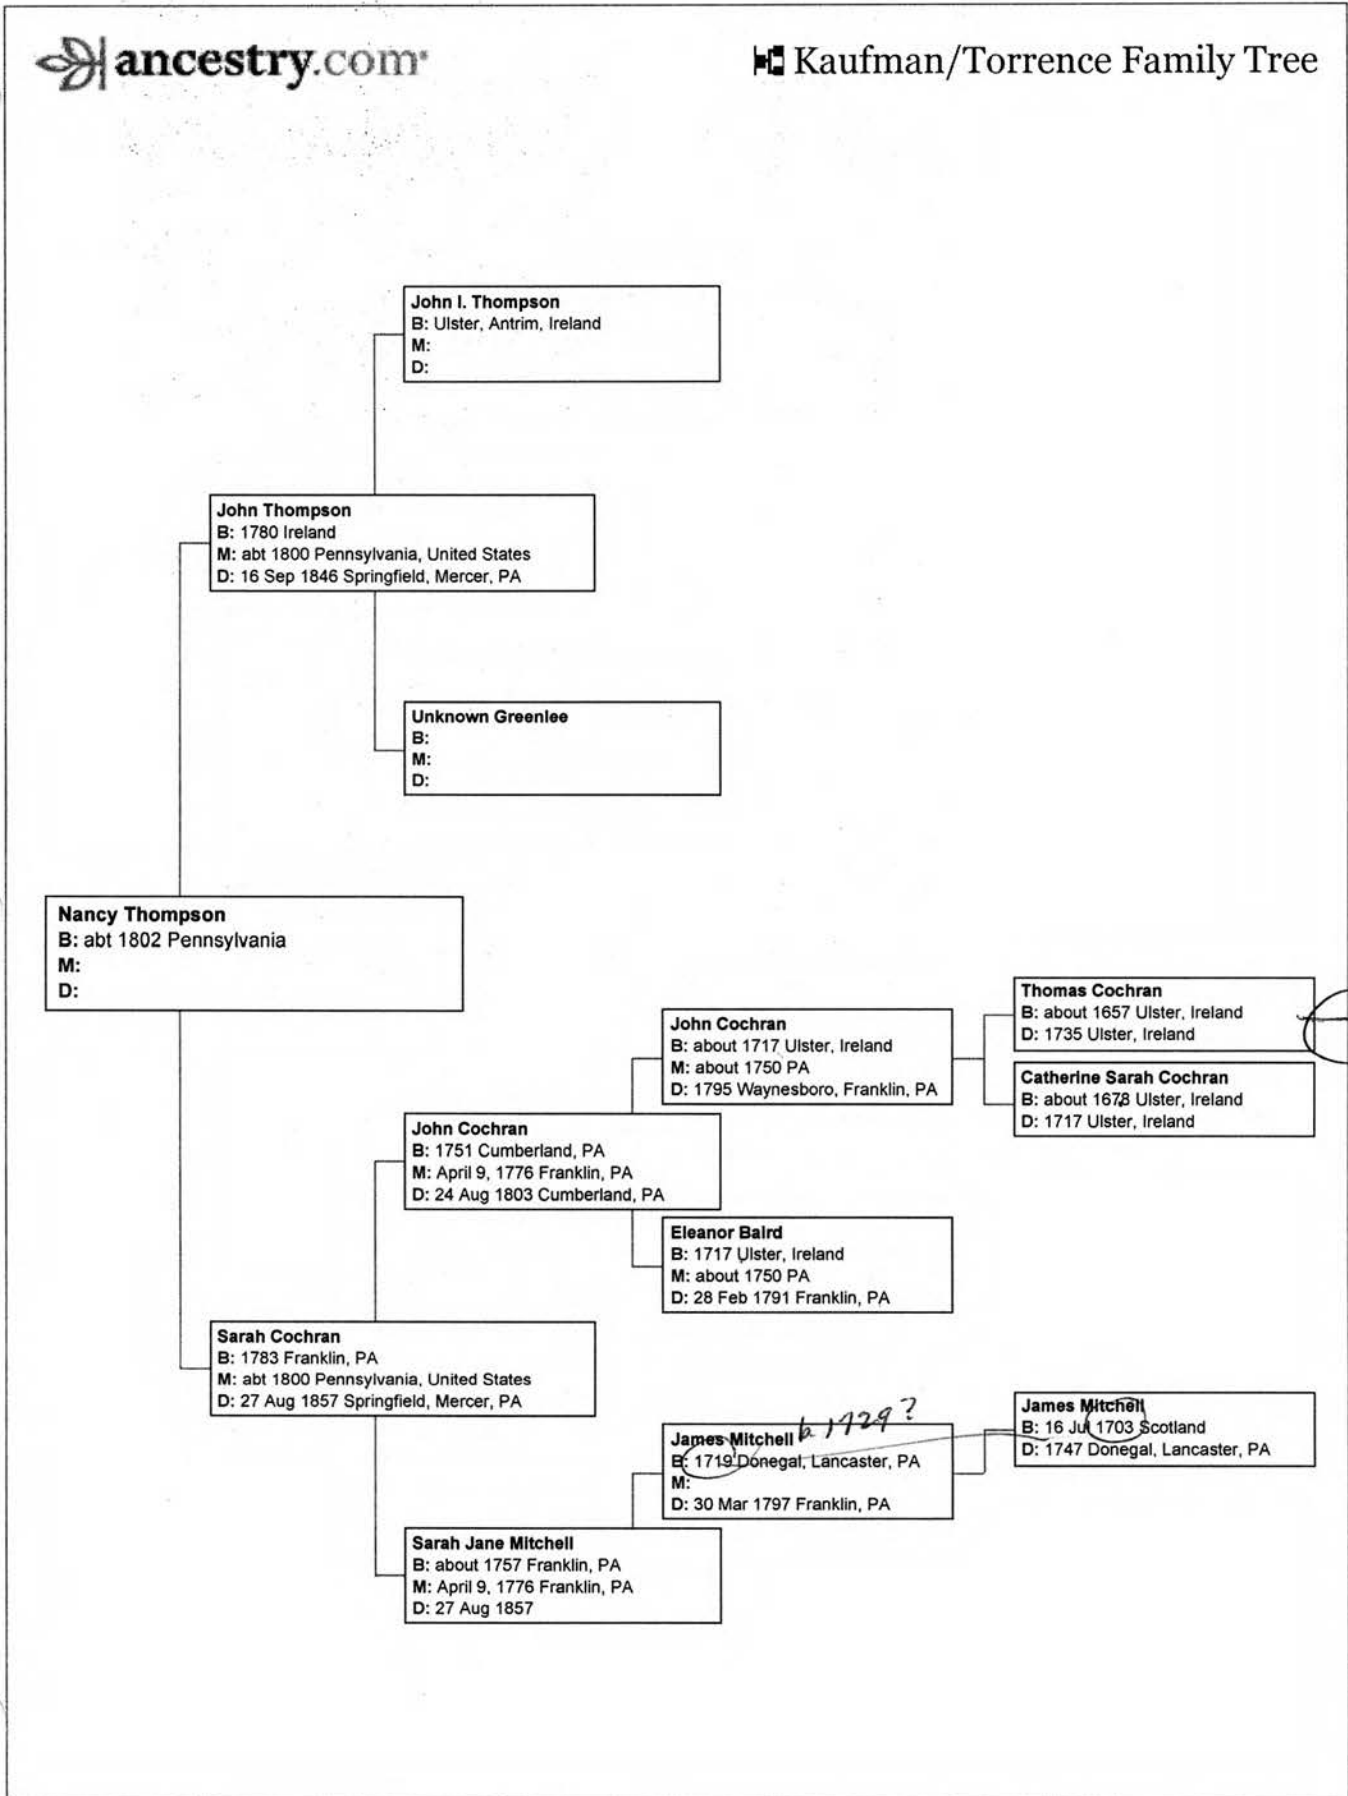

Adams

John Cochran
B: 1754 Pennsylvania, United States
M:
D: 24 Aug 1830 United States

Sarah Cochran
B: 1783 Mercer, Mercer, Pennsylvania, United States
M: 1808 Mercer, Pennsylvania, United States
D: 27 Aug 1857 Springfield, Mercer, PA

Sarah Jane Mitchell
B: 1777 Pennsylvania, United States
M: 1857
D: 27 Aug 1857

Adams

William Angel
B:
M:
D:

John ANGELL
B: 1755 Lancaster, Lancashire, England
M:
D: Jun 1830 Mahoning Twp., Mercer, PA

Private
B:
M:
D:

Rebecca Mae Angell
B: 1784 poss Mahoning Twp, Mercer, Pennsylvania, U...
M: 1809 Beaver City, Beaver, Pennsylvania, United St...
D: 23 May 1830 Pennsylvania, Somerset, Pennsylvani...

Private
B:
M:
D:

Kaufman/Torrence Family Tree

Kaufman/Torrence Family Tree

Kaufman/Torrence Family Tree