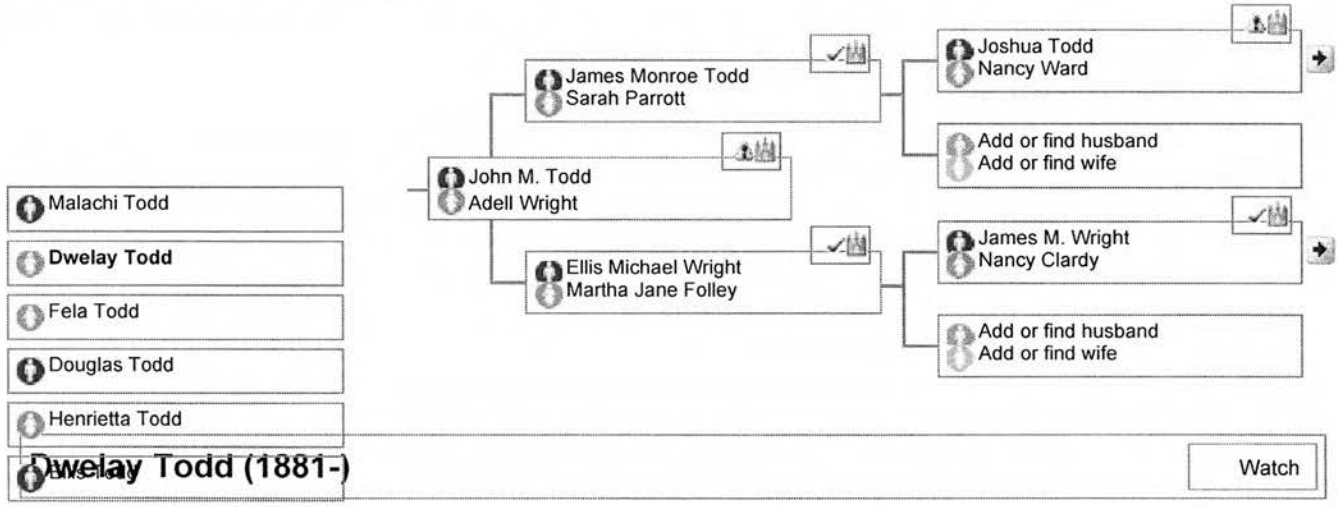

Family Pedigree with Details

Dweley Todd (1881-) Watch

Individual Ordinances	
Baptism	
B Completed 5 June 2008 Sacramento California Temple	
Confirmation	
C Completed 5 June 2008 Sacramento California Temple	
Initiatory	
I In progress Reserved by: jonesan	
Endowment	
E In progress Reserved by: jonesan	

To select these ordinances select either sealing to parents or sealing to spouse links below.

Sealing to Parents	
SP In progress Reserved by: jonesan John M. Todd Adell Wright	This individual's temple ordinances are in progress. Click for details.