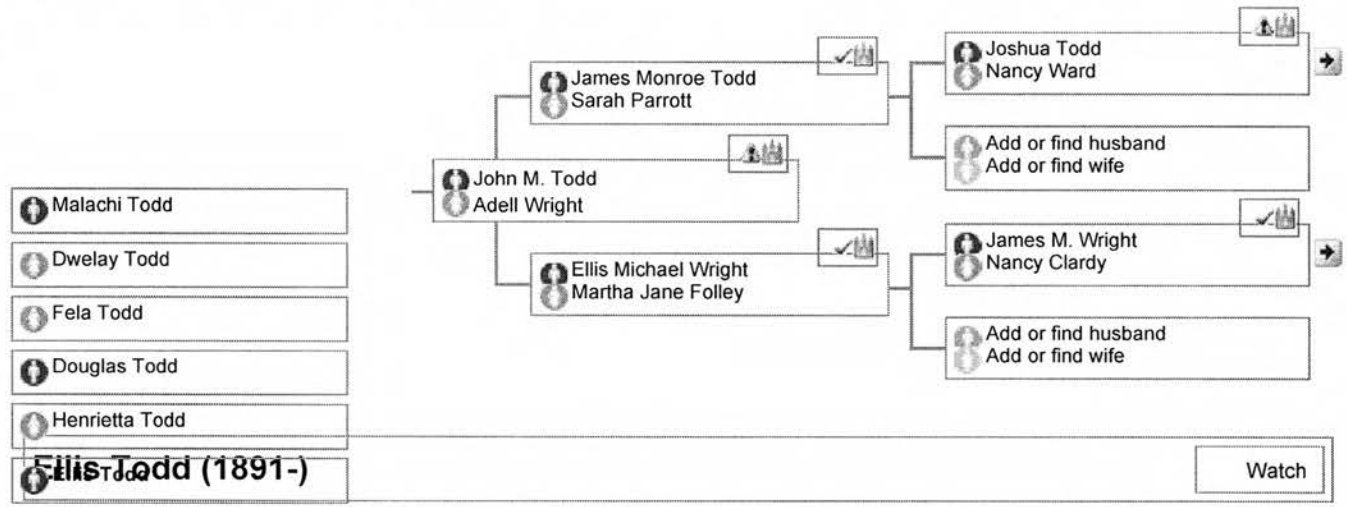

Family Pedigree with Details

Malachi Todd

Dwelay Todd

Fela Todd

Douglas Todd

Henrietta Todd

Ellis Todd (1891-)

Effie Todd

Watch

Individual Ordinances

Baptism

B Completed
5 June 2008
Sacramento California Temple

Confirmation

C Completed
5 June 2008
Sacramento California Temple

Initiatory

I In progress
Reserved by: jonesan

Endowment

E In progress
Reserved by: jonesan

To select these ordinances select either sealing to parents or sealing to spouse links below.

Sealing to Parents

SP In progress
Reserved by: jonesan
John M. Todd
Adell Wright

This individual's temple ordinances are in progress. Click for details.

55