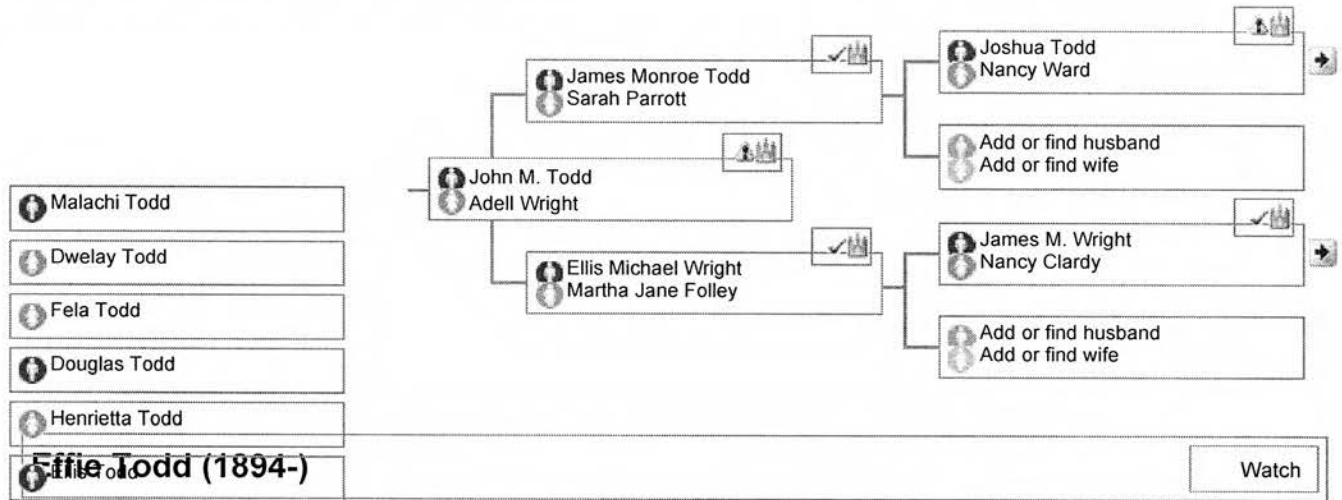

## Family Pedigree with Details

<b>Effie Todd (1894-)</b> <span style="float: right;">Watch</span>	
<b>Individual Ordinances</b>	
<p><b>Baptism</b></p> <p><b>B</b> <b>Completed</b> 5 June 2008 Sacramento California Temple</p>	<p><b>To select these ordinances select either sealing to parents or sealing to spouse links below.</b></p>
<p><b>Confirmation</b></p> <p><b>C</b> <b>Completed</b> 5 June 2008 Sacramento California Temple</p>	
<p><b>Initiatory</b></p> <p><b>I</b> <b>In progress</b> Reserved by: jonesan</p>	
<p><b>Endowment</b></p> <p><b>E</b> <b>In progress</b> Reserved by: jonesan</p>	
<b>Sealing to Parents</b>	
<p><b>SP</b> <b>In progress</b> Reserved by: jonesan John M. Todd Adell Wright</p>	<p> This individual's temple ordinances are in progress. Click for details.</p>